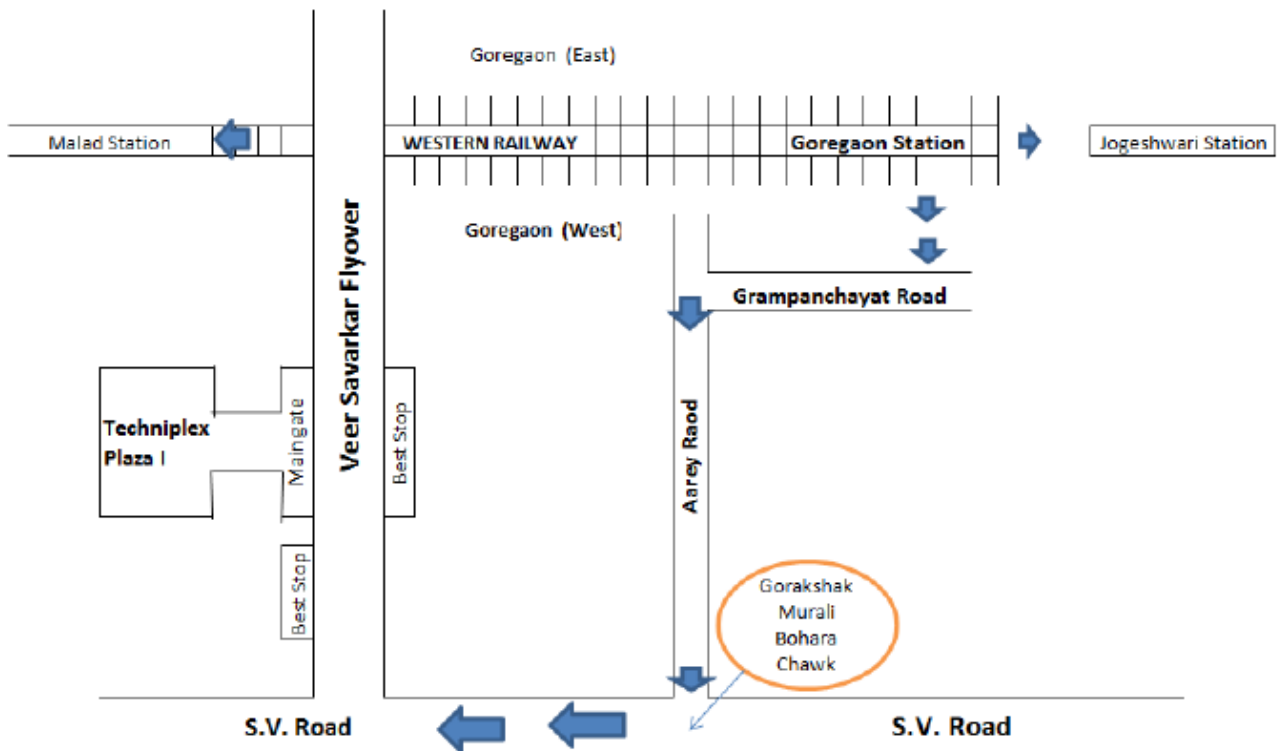

Mumbai, Maharashtra

Prometric Testing Pvt Ltd,

6th Floor, Techniplex-I, Balwa Group, Off Veer Savarkar Flyover, Goregaon (W), Mumbai- 400062 Maharashtra

Directions:

- Move out of the Goregaon Railway station towards the West side.
- Walk towards the north side on the Grampanchayat Road
- Take a left for Aarey Road
- Take right at Gorakshak Murali Bohra Chowk which is an intersection for Aarey Road and SV Road.
- Cross MTNL Junction and after 70 meters take a right at “ Mood Bar”.
- Take the lane along “ Mood Bar” and at the end of the road take a right towards “ Techniplex-I”

Best Stop :- Madina Manzil